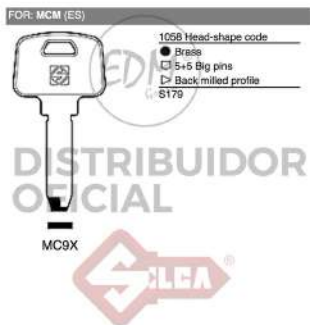

FOR: MCM (ES)

MC10R

1059 Head-shape code

- Brass
- ⊖ 6 Big pins
- ▷ Back milled profile
- B11

LLAVE LATON MC10R MCM

LLAVE LATON MC10R MCM

REF. 12043

 **Inner box**
Unidades: 50